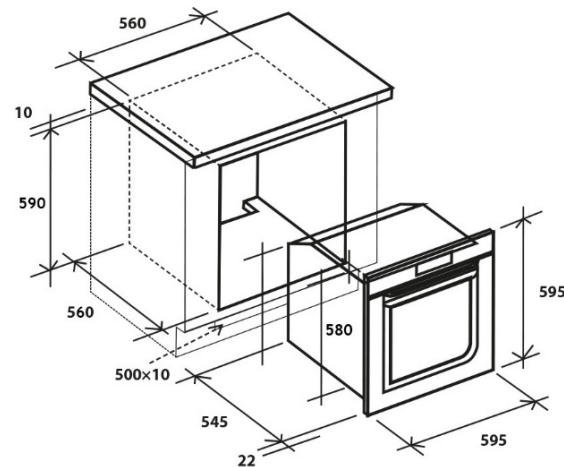

## 60cm Vogue Multifunction Wi-Fi oven

- Energy efficiency class: A+
- 9 functions (+ WiFi option)
- Oven capacity net: 68 litres
- LED full programmer
- Full touch control interface
- Soft close door
- Chef panel
- LED vision oven lighting (in door)
- Cooling fan
- Variable grill
- Double glazed removable door
- WiFi connectable
- Controllable via an app
- Dynamic chef feature
- Programme wizard
- Wizard recipe selector
- 13 amp connection

- **Standard accessories:**
- 50 mm enameled baking tray
- 35 mm enameled baking tray
- Safety shelf
- Removable side racks
- Telescopic runners (1 level)
- Meat probe

Dimensions (HxWxD)  
Product: 595x595x565  
Cut Out: 590x560x560