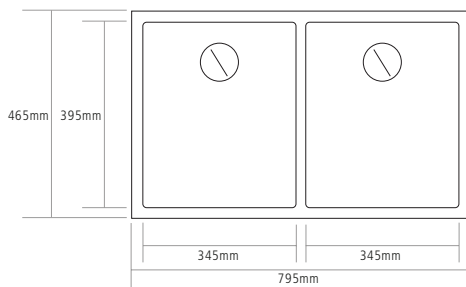

### DIMENSIONS

BOWL DEPTH : 200MM  
OVERALL SINK DEPTH : 220MM  
MIN.BASE UNIT : 800MM

STAINLESS STEEL SINKS