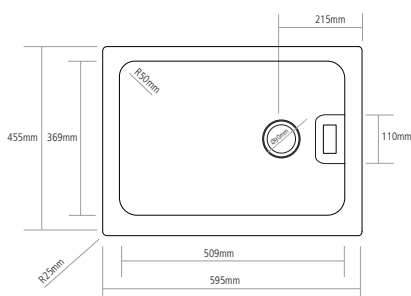

### FEATURES

- Reversible
- No tap facility tap hole
- 90mm waste outlets for a basket strainer wastes
- Overflow included  
Wastes to be ordered separately

### DIMENSIONS

Bowl depth 225mm  
Overall sink depth 250mm  
Min. base unit 600mm  
Sink tapers from top to bottom by approx. 9mm