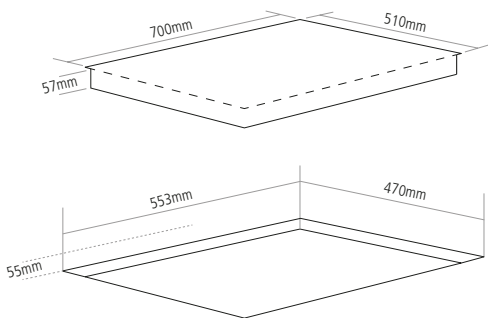

CAPLE, FOURTH WAY, AVONMOUTH, BRISTOL, BS11 8DW / 0117 938 1900 / ENQUIRIES@CAPLE.CO.UK

GAS-ON-GLASS HOB

DIMENSIONS

PRODUCT CODE

C887G

DIMENSIONS

↔ w:700mm

FINISH AVAILABLE