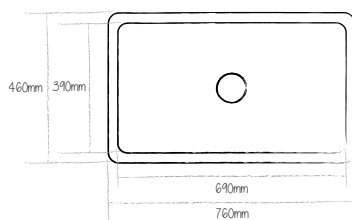

SINKS

CERAMIC

↔ DIMENSIONS

Bowl depth  
219mm  
Overall sink depth  
255mm  
Min. base unit  
800mm

Note: All sink dimensions may vary by plus-or-minus 2%.