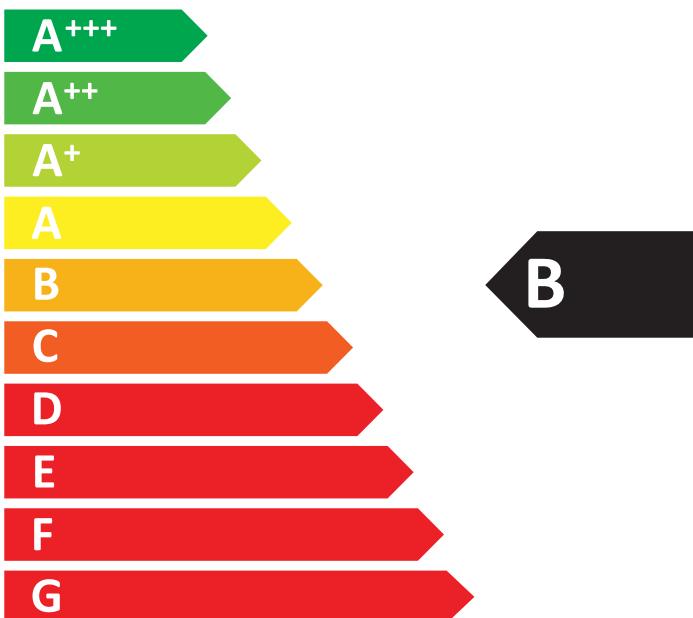

ENERGY

Caple

Wi6135

198
kWh/annum

x46

43 dB