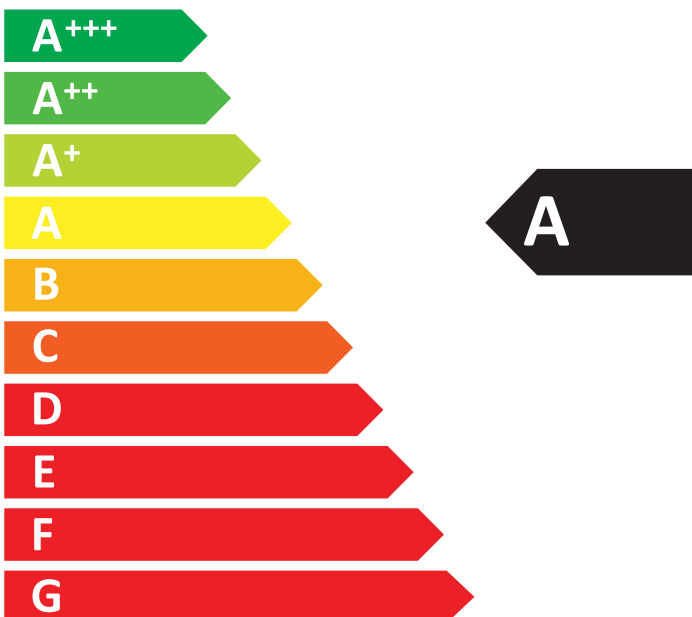

ENERGY

Caple

WF334

A

144
kWh/annum

x35

44 dB