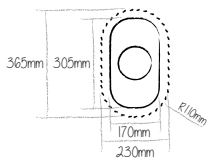

PLUMBING OPTION

- Plumbing kit CPK100

ACCESSORY
OPTIONS

Universal wooden
chopping board
CCB2

Stainless steel
strainer bowl
CSB25S

Basket strainer waste
decorative cover
CWC2

↔ DIMENSIONS

Bowl depth
140mm

Min. base unit
300mm

For cut-out shape go to
www.caple.co.uk for template