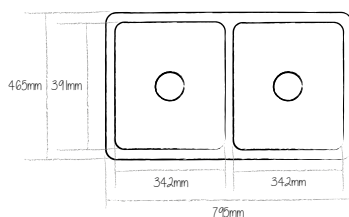

### ↔ DIMENSIONS

Bowl depth  
191mm  
Overall sink depth  
229mm  
Min. base unit  
800mm

Sink tapers from top to bottom by approx. 4mm

Note: All sink dimensions may vary by plus-or-minus 2%.