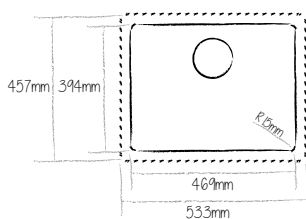

ACCESSORY OPTIONS

Universal wooden
chopping board
CCB2

Chrome basket
CMBB3CH

Basket strainer waste
decorative cover
CWC2

↔ DIMENSIONS

Bowl depth
205mm
Min. base unit
600mm
Undermount cut-out size
479 x 403mm