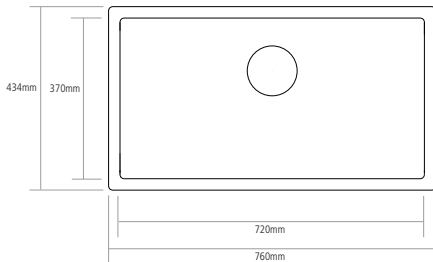

ACCESSORY OPTIONS

Glass chopping board
CGCB2

Basket strainer waste
decorative cover
CWC2

GRANITE

FINISH AVAILABLE

-  Anthracite [metallic]
-  Desert sand [matt]
-  Chalk white [matt]
-  Pebble grey [matt]

FEATURES

- No tap facility tap hole
- 90mm waste outlets for a basket strainer wastes
- Suitable for a waste disposer
- Chrome wastes, overflow and plumbing kit included

↔ DIMENSIONS

Bowl depth
220mm
Min. base unit
900mm