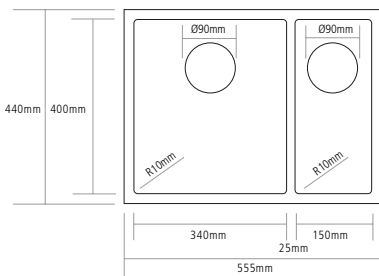

- 1.2mm brushed stainless steel
- Right handed small bowl
- No tap facility
- 2 90mm waste outlets for basket strainer wastes
- Suitable for a waste disposer
- Wastes and overflows included

PLUMBING OPTION

STAINLESS STEEL

DIMENSIONS

Main bowl depth
200mm

Small bowl depth
135mm

Min. base unit
600mm

For cut-out shape go to
www.caple.co.uk for template