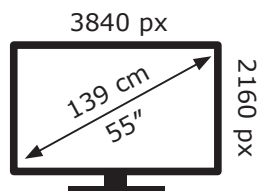

LG Electronics

55NANO906NA

95 kWh/1000h

ABCDEF**G**

115 kWh/1000h

2019/2013