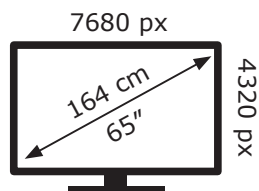

LG Electronics

65NANO956NA

177 kWh/1000h

ABCDEF**G**

226 kWh/1000h

2019/2013