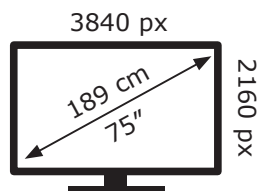

LG Electronics

75NANO906NA

165 kWh/1000h

ABCDEF**G**

192 kWh/1000h

2019/2013