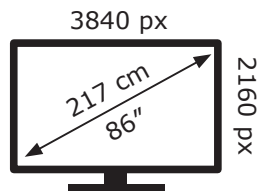

LG Electronics

86UN85006LA

202 kWh/1000h

ABCDEF**G**

269 kWh/1000h

2019/2013